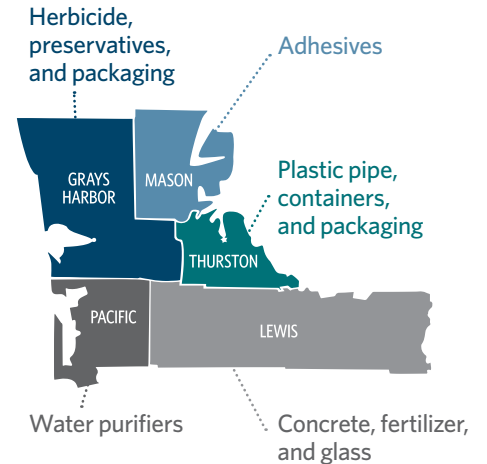

CHEMICAL PRODUCT & PLASTICS

PACIFIC MOUNTAIN
WORKFORCE
DEVELOPMENT

building community prosperity

What's Out There?

Here are a few of the Chemical Products & Plastics Manufacturing employers in the PacMtn region:

GLASS, PLASTIC & RUBBER PRODUCTS

- Advanced Drainage Systems, Olympia
- Cardinal CG Co, Tumwater/Chehalis/Winlock
- Plastic Solutions NW, Olympia
- Plastics West, Aberdeen
- SAtech, Chehalis
- Vertellus Performance Chemicals, Elma

PACKAGING

- Amcor Rigid Plastics, Tumwater
- Dart Container Corp, Olympia

FERTILIZER & SANITIZATION CHEMICALS

- CH2O Inc, Olympia
- Earth Friendly Products, Lacey
- Halosource, Raymond
- Plant Essentials, Olympia
- Wilco, Chehalis

OTHER

- Austin Powder Co (gunpowder), Onalaska
- Lafarge (Concrete), Centralia

Did You Know?

Local employers in this sector create everything from plastic bottles made entirely of recycled materials to SmartCells—technology incorporated into rubber mats.

Float Glass plants—like the one located in Winlock—are massive, topping 350,000 square feet in a single building! They operate nonstop: every hour of every day.²

What's Being Produced?