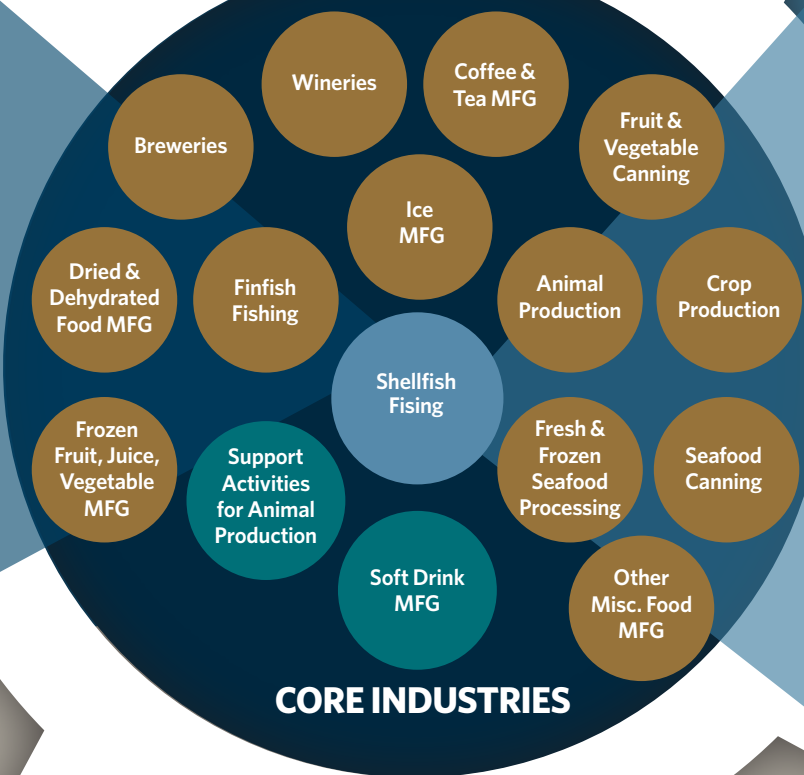

FOOD MANUFACTURING

Industry Presence by Employment Volume (PacMtn Region)

TRANSPORTATION DISTRIBUTION LOGISTICS

INDUSTRIAL INPUTS

CORE INDUSTRIES

LEGEND

- 3,000+ Jobs
- 1,000-2,999 Jobs
- 500-999 Jobs
- 100-499 Jobs
- 0-99 Jobs

PURCHASERS & DISTRIBUTORS