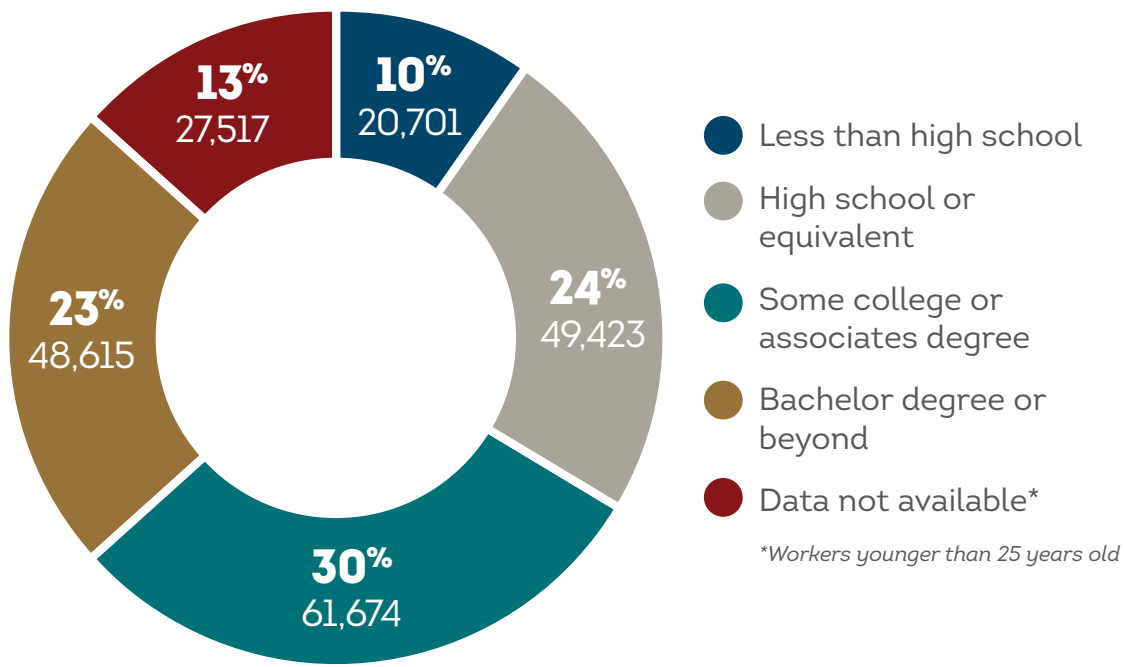

REGIONAL EMPLOYMENT SNAPSHOT

PacMtn 5-County Region

PACIFIC MOUNTAIN
WORKFORCE
DEVELOPMENT

SERVING OVER
7,000
SQUARE MILES

Educational Attainment of the Employed Workforce January-March 2018

Unemployment Rate December 2018

New Unemployment Claims December 2018

Average Weekly Wage January-March 2018

Total Employment Net Change in December 2018

New Hires and Educational Attainment: U.S. Census Bureau, Center for Economic Studies, LEHD
Total Employment, Unemployment Rate, New Unemployment Claims data: PMWDC analysis of Washington Employment Security Department data
Average Weekly Wage data: PMWDC analysis of Quarterly Census of Employment and Wages data—U.S. Bureau of Labor Statistics