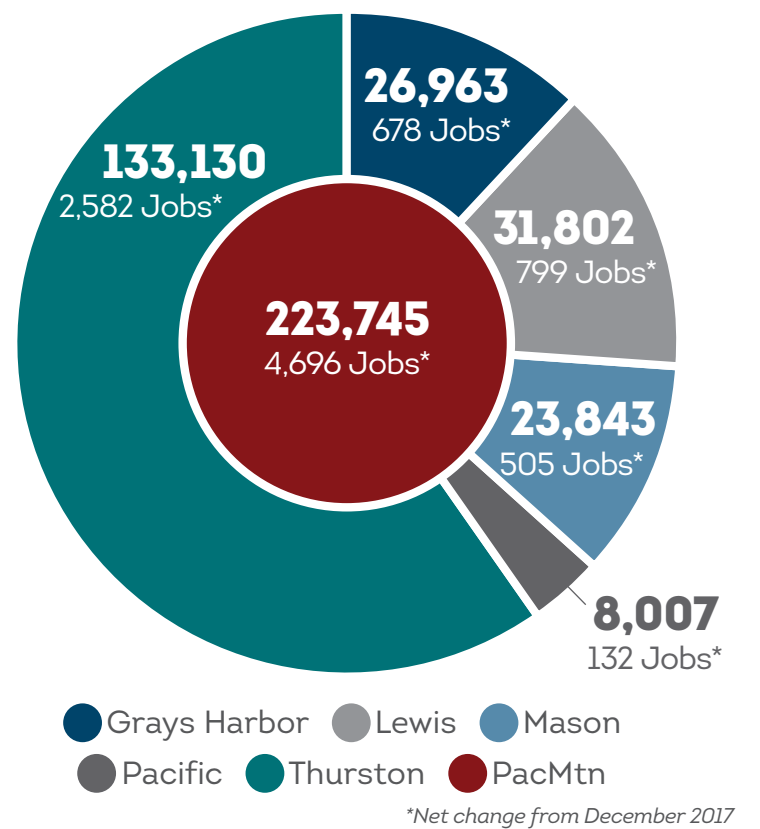

REGIONAL EMPLOYMENT SNAPSHOT

PacMtn 5-County Region

PACIFIC MOUNTAIN
WORKFORCE
DEVELOPMENT

SERVING OVER
7,000
SQUARE MILES

Educational Attainment of the Employed Workforce January-March 2018

Unemployment Rate December 2018

New Unemployment Claims December 2018

Average Weekly Wage January-March 2018

Total Employment Net Change in December 2018

New Hires and Educational Attainment: U.S. Census Bureau, Center for Economic Studies, LEHD
Total Employment, Unemployment Rate, New Unemployment Claims data: PMWDC analysis of Washington Employment Security Department data
Average Weekly Wage data: PMWDC analysis of Quarterly Census of Employment and Wages data—U.S. Bureau of Labor Statistics