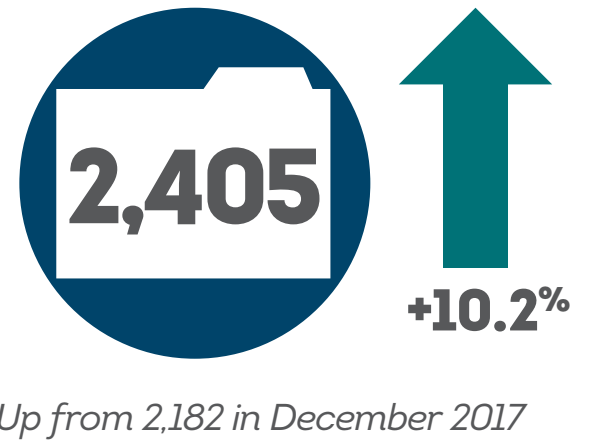

REGIONAL EMPLOYMENT SNAPSHOT

PacMtn 5-County Region

PACIFIC MOUNTAIN
WORKFORCE
DEVELOPMENT

SERVING OVER
7,000
SQUARE MILES

Educational Attainment of the Employed Workforce January-March 2018

Unemployment Rate December 2018

New Unemployment Claims December 2018

Average Weekly Wage January-March 2018

Total Employment Net Change in December 2018

New Hires and Educational Attainment: U.S. Census Bureau, Center for Economic Studies, LEHD
Total Employment, Unemployment Rate, New Unemployment Claims data: PMWDC analysis of Washington Employment Security Department data
Average Weekly Wage data: PMWDC analysis of Quarterly Census of Employment and Wages data—U.S. Bureau of Labor Statistics