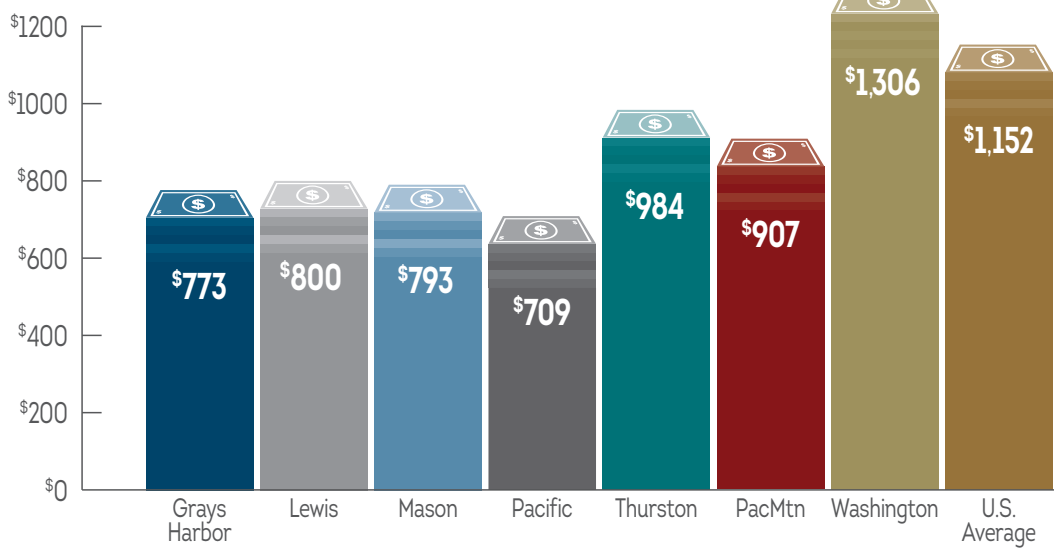

REGIONAL EMPLOYMENT SNAPSHOT

PacMtn 5-County Region

PACIFIC MOUNTAIN
WORKFORCE
DEVELOPMENT

SERVING OVER
7,000
SQUARE MILES

Educational Attainment of the Employed Workforce January-March 2018

Unemployment Rate December 2018

New Unemployment Claims December 2018

Average Weekly Wage January-March 2018

Total Employment Net Change in December 2018

New Hires and Educational Attainment: U.S. Census Bureau, Center for Economic Studies, LEHD
Total Employment, Unemployment Rate, New Unemployment Claims data: PMWDC analysis of Washington Employment Security Department data
Average Weekly Wage data: PMWDC analysis of Quarterly Census of Employment and Wages data—U.S. Bureau of Labor Statistics