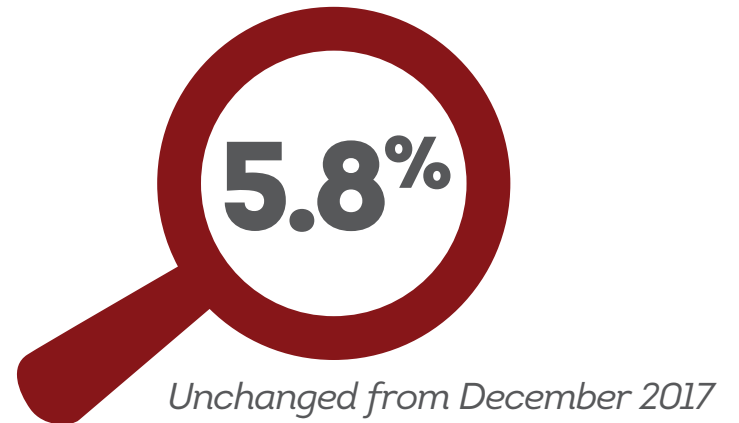

REGIONAL EMPLOYMENT SNAPSHOT

PacMtn 5-County Region

PACIFIC MOUNTAIN
WORKFORCE
DEVELOPMENT

SERVING OVER
7,000
SQUARE MILES

Educational Attainment of the Employed Workforce January-March 2018

Unemployment Rate December 2018

New Unemployment Claims December 2018

Average Weekly Wage January-March 2018

Total Employment Net Change in December 2018

New Hires and Educational Attainment: U.S. Census Bureau, Center for Economic Studies, LEHD
Total Employment, Unemployment Rate, New Unemployment Claims data: PMWDC analysis of Washington Employment Security Department data
Average Weekly Wage data: PMWDC analysis of Quarterly Census of Employment and Wages data—U.S. Bureau of Labor Statistics