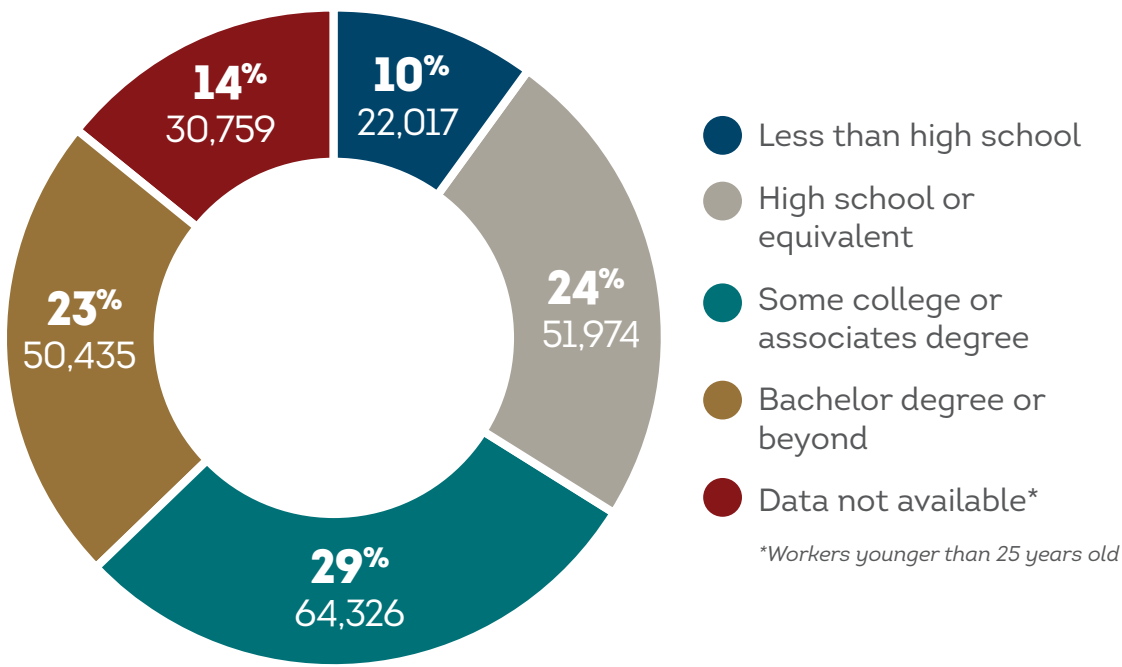

REGIONAL EMPLOYMENT SNAPSHOT

PacMtn 5-County Region

SERVING OVER
7,000
SQUARE MILES

Educational Attainment of the Employed Workforce July-September 2018

Unemployment Rate June 2019

New Unemployment Claims June 2019

Average Weekly Wage Annual Average 2018

Total Employment Net Change in June 2019

New Hires and Educational Attainment: U.S. Census Bureau, Center for Economic Studies, LEHD
Total Employment, Unemployment Rate, New Unemployment Claims data: PMWDC analysis of Washington Employment Security Department data
Average Weekly Wage data: PMWDC analysis of Quarterly Census of Employment and Wages data—U.S. Bureau of Labor Statistics