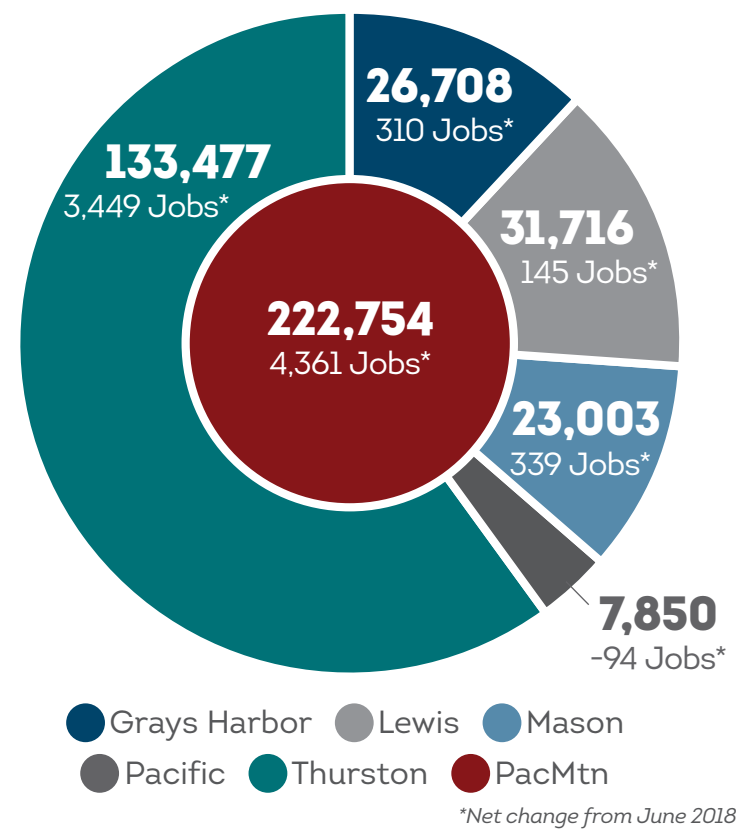

REGIONAL EMPLOYMENT SNAPSHOT

PacMtn 5-County Region

SERVING OVER
7,000
SQUARE MILES

Educational Attainment of the Employed Workforce July-September 2018

Unemployment Rate June 2019

New Unemployment Claims June 2019

Average Weekly Wage Annual Average 2018

Total Employment Net Change in June 2019

New Hires and Educational Attainment: U.S. Census Bureau, Center for Economic Studies, LEHD
Total Employment, Unemployment Rate, New Unemployment Claims data: PMWDC analysis of Washington Employment Security Department data
Average Weekly Wage data: PMWDC analysis of Quarterly Census of Employment and Wages data—U.S. Bureau of Labor Statistics