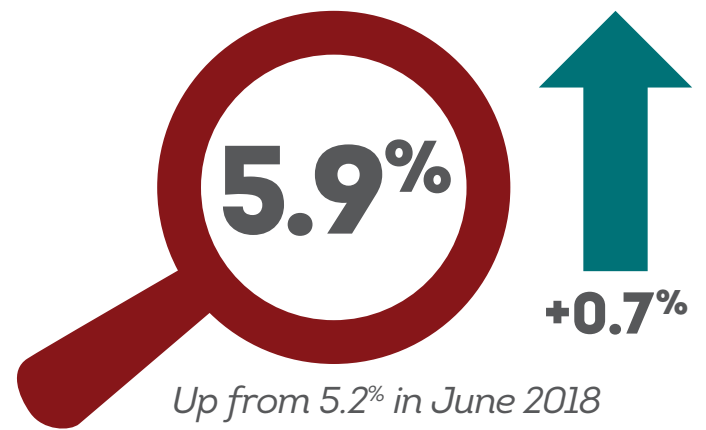

REGIONAL EMPLOYMENT SNAPSHOT

PacMtn 5-County Region

SERVING OVER
7,000
SQUARE MILES

Educational Attainment of the Employed Workforce July-September 2018

Unemployment Rate June 2019

New Unemployment Claims June 2019

Average Weekly Wage Annual Average 2018

Total Employment Net Change in June 2019

New Hires and Educational Attainment: U.S. Census Bureau, Center for Economic Studies, LEHD
Total Employment, Unemployment Rate, New Unemployment Claims data: PMWDC analysis of Washington Employment Security Department data
Average Weekly Wage data: PMWDC analysis of Quarterly Census of Employment and Wages data—U.S. Bureau of Labor Statistics