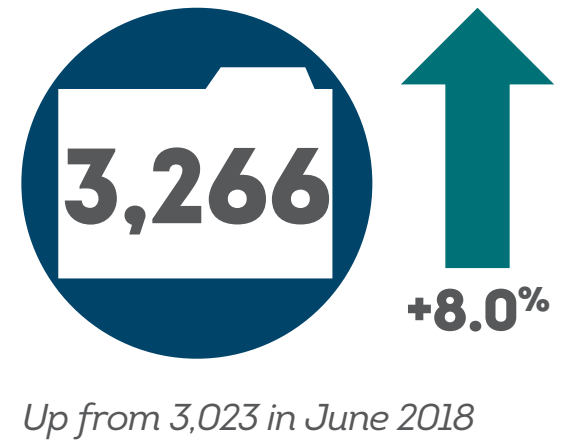

REGIONAL EMPLOYMENT SNAPSHOT

PacMtn 5-County Region

SERVING OVER
7,000
SQUARE MILES

Educational Attainment of the Employed Workforce July-September 2018

Unemployment Rate June 2019

New Unemployment Claims June 2019

Average Weekly Wage Annual Average 2018

Total Employment Net Change in June 2019

New Hires and Educational Attainment: U.S. Census Bureau, Center for Economic Studies, LEHD
Total Employment, Unemployment Rate, New Unemployment Claims data: PMWDC analysis of Washington Employment Security Department data
Average Weekly Wage data: PMWDC analysis of Quarterly Census of Employment and Wages data—U.S. Bureau of Labor Statistics