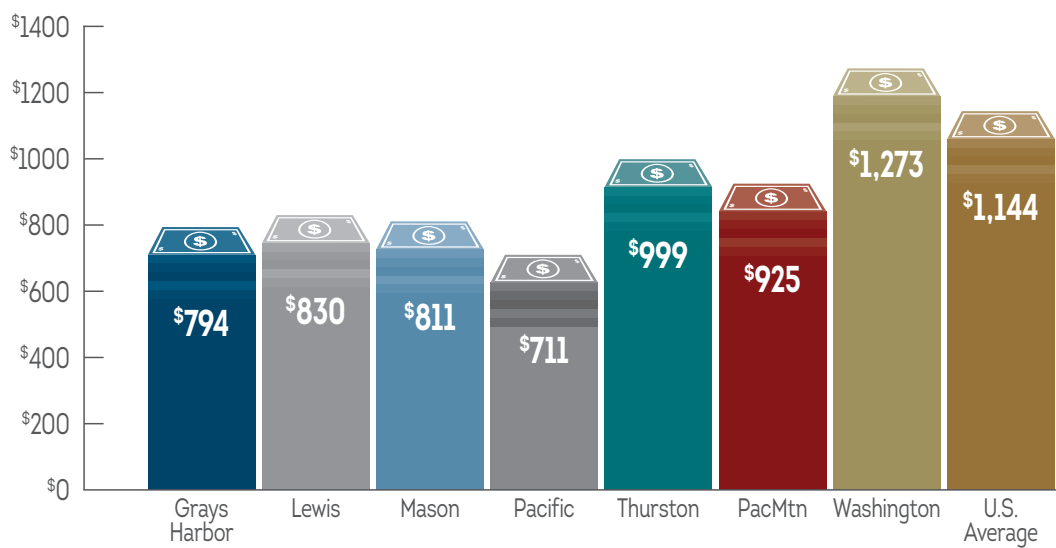

REGIONAL EMPLOYMENT SNAPSHOT

PacMtn 5-County Region

SERVING OVER
7,000
SQUARE MILES

Educational Attainment of the Employed Workforce July-September 2018

Unemployment Rate June 2019

New Unemployment Claims June 2019

Average Weekly Wage Annual Average 2018

Total Employment Net Change in June 2019

New Hires and Educational Attainment: U.S. Census Bureau, Center for Economic Studies, LEHD
Total Employment, Unemployment Rate, New Unemployment Claims data: PMWDC analysis of Washington Employment Security Department data
Average Weekly Wage data: PMWDC analysis of Quarterly Census of Employment and Wages data—U.S. Bureau of Labor Statistics