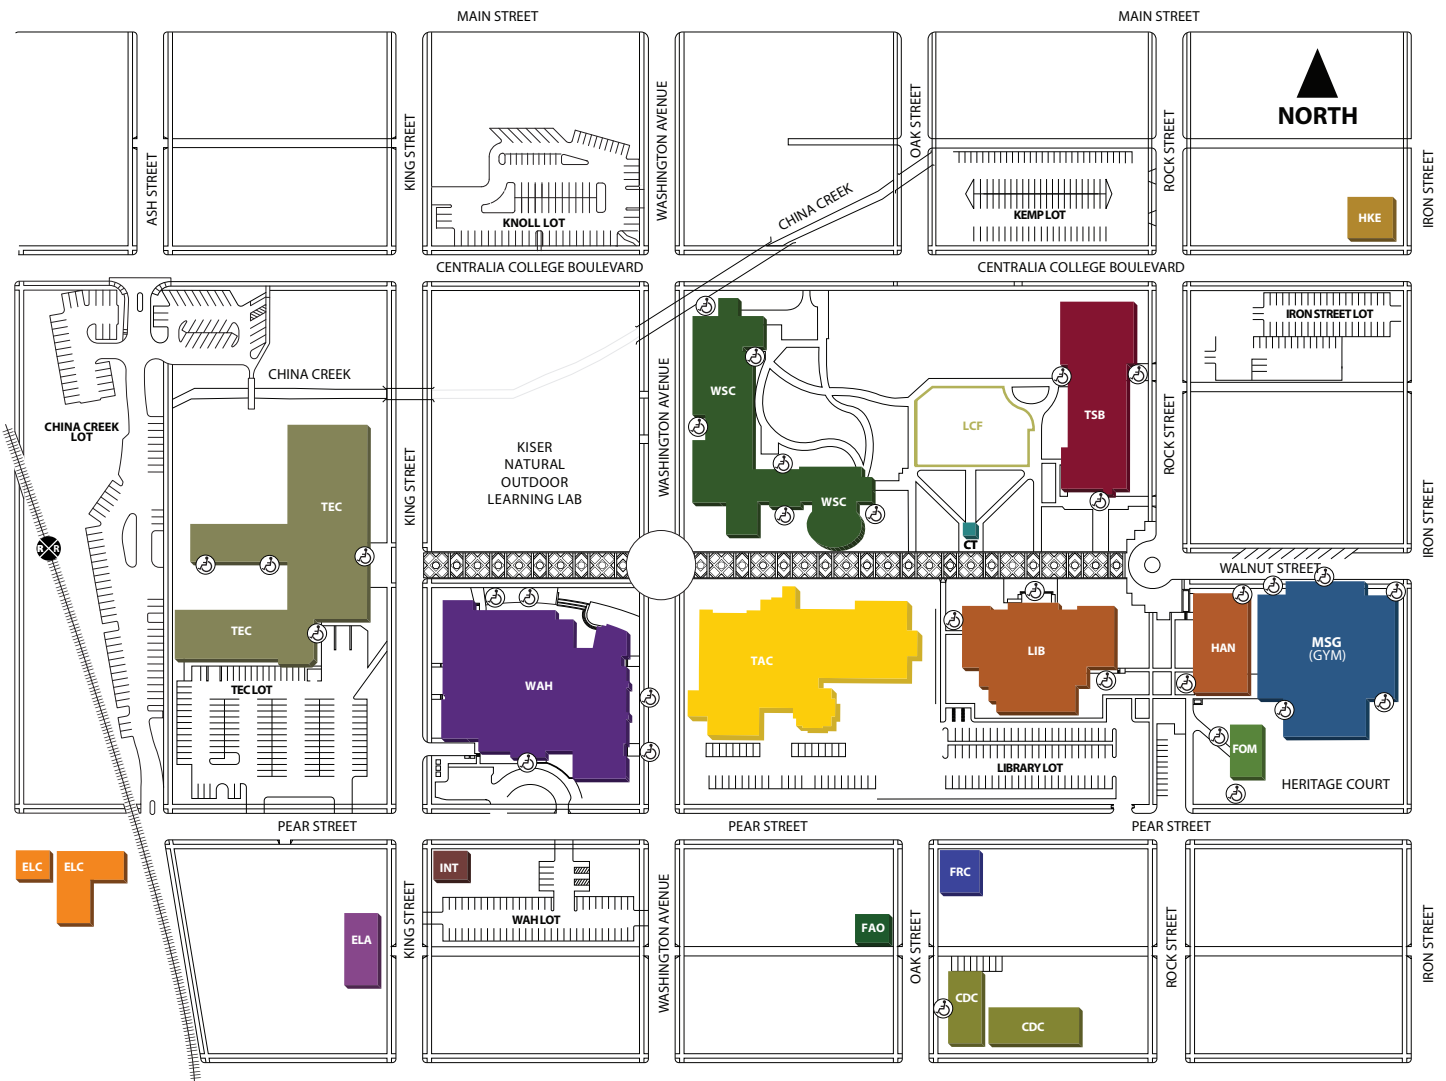

# CENTRALIA COLLEGE CAMPUS MAP

- CLOCKTOWER** .....CT
- EARLY LEARNING ADMINISTRATION** .....ELA
- EARLY LEARNING CENTER ECEAP** .....ELC
- FACILITIES OPERATIONS MAINTENANCE** .....FOM
- FAMILY ADMINISTRATION OFFICE** .....FAO
- FAMILY RESOURCE CENTER** .....FRC
- HANKE HOUSE** .....HKE
  - College Relations
  - Foundation/Alumni Office
- HANSON ADMINISTRATION BUILDING** .....HAN
  - Business Office (Operations)
  - Board Room
  - Human Resources
  - President
  - VP of Finance & Administration
  - VP of Human Resources & Legal Affairs
- INTERNATIONAL PROGRAMS** .....INT
- KIRK LIBRARY** .....LIB
  - Assessment & Testing
  - Blazer Central
  - Computer Lab (General Use)
  - eLearning
  - Veterans Center
- LITTEL COMMENCEMENT FIELD** .....LCF
- MICHAEL SMITH GYMNASIUM** .....MSG
  - Sports Hall of Fame
  - Sports Programs
- TECHNOLOGY CENTER** .....TEC
  - Career & Technical Education
  - Central Services/Receiving
  - Continuing & Community Education

- Criminal Justice
- Dean of Healthcare/Industrial Trades
- Dean of Business/Teacher Ed/Family Dev.
- Diesel Technology
- Printing & Duplicating
- Welding Technology
- TRANSALITA COMMONS** .....TAC
  - Admission and Records
  - Advising/Counseling Center
  - Bookstore
  - Cafeteria
  - Cashier
  - Disability Services
  - Electronics, Robotics, Automation
  - Enrollment Services
  - Financial Aid
  - Information Desk
  - Student Activities Team
  - Student Government
  - Student Job Center
  - TRIO Programs
  - Student Support Services
  - Veterans' Services
- TRANSITIONAL SERVICES BUILDING** .....TSB
  - Campus Security Worksource
  - Dean of Transitional Ed./CC East
  - GED/High School Diploma
  - Math Emporium
  - Odegaard Phoenix Center
  - WorkFirst/Worker Retraining Intake Center
  - WorkFirst Resource Center