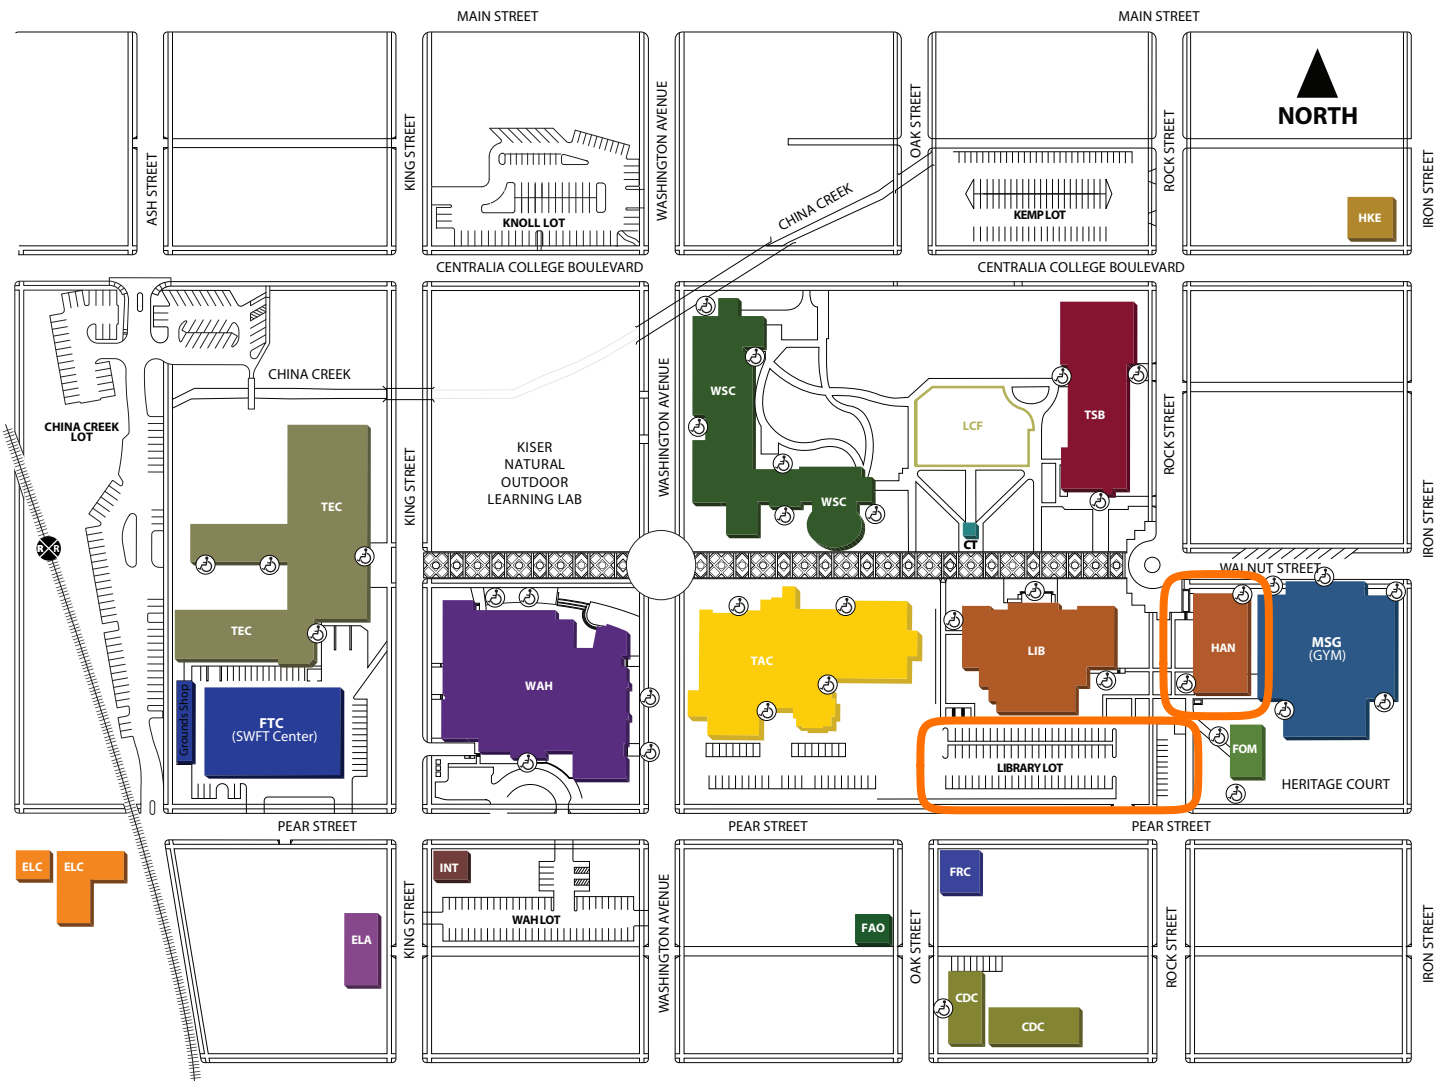

# CENTRALIA COLLEGE CAMPUS MAP

- CLOCKTOWER** .....CT
- EARLY LEARNING ADMINISTRATION**.....ELA
- EARLY LEARNING CENTER ECEAP** .....ELC
- FACILITIES OPERATIONS MAINTENANCE**.....FOM
- FAMILY ADMINISTRATION OFFICE** .....FAO
- FAMILY RESOURCE CENTER**.....FRC
- HANKE HOUSE**.....HKE
  - College Relations
  - Foundation/Alumni Office
- HANSON ADMINISTRATION BUILDING**.....HAN
  - Business Office (Operations)
  - Board Room
  - Human Resources
  - President
  - VP of Finance & Administration
  - VP of Human Resources & Equity
- INTERNATIONAL PROGRAMS**.....INT
- KIRK LIBRARY** .....LIB
  - Assessment & Testing
  - Blazer Central
  - Computer Lab (General Use)
  - eLearning
  - Veterans Center
- LITTEL COMMENCEMENT FIELD** .....LCF
- MICHAEL SMITH GYMNASIUM** .....MSG
  - Sports Hall of Fame
  - Sports Programs
- SOUTHWEST WASHINGTON FLEXIBLE TRAINING CENTER**.....FTC
- TECHNOLOGY CENTER** .....TEC
  - Career & Technical Education
  - Central Services/Receiving

- Continuing & Community Education
- Dean of Healthcare/Industrial Trades
- Dean of Business/Teacher Ed/Family Dev.
- Diesel Technology
- Printing & Duplicating
- Welding Technology
- TRANSALTA COMMONS** .....TAC
  - Admission and Records
  - Advising/Counseling Center
  - Bookstore
  - Cafeteria
  - Cashier
  - Center of Excellence for Clean Energy
  - Disability Services
  - Electronics, Robotics, Automation
  - Enrollment Services
  - Financial Aid
  - Student Government
  - Student Job Center
  - TRiO Programs
  - Veterans' Services
  - VP of Student Services
- TRANSITIONAL SERVICES BUILDING** .....TSB
  - Campus Security
  - Dean of Transitional Ed./CC East
  - GED/High School Diploma/ESL
  - Math Emporium
  - Odegaard Phoenix Center
  - WorkFirst/Worker Retraining Intake Center
  - Worksource