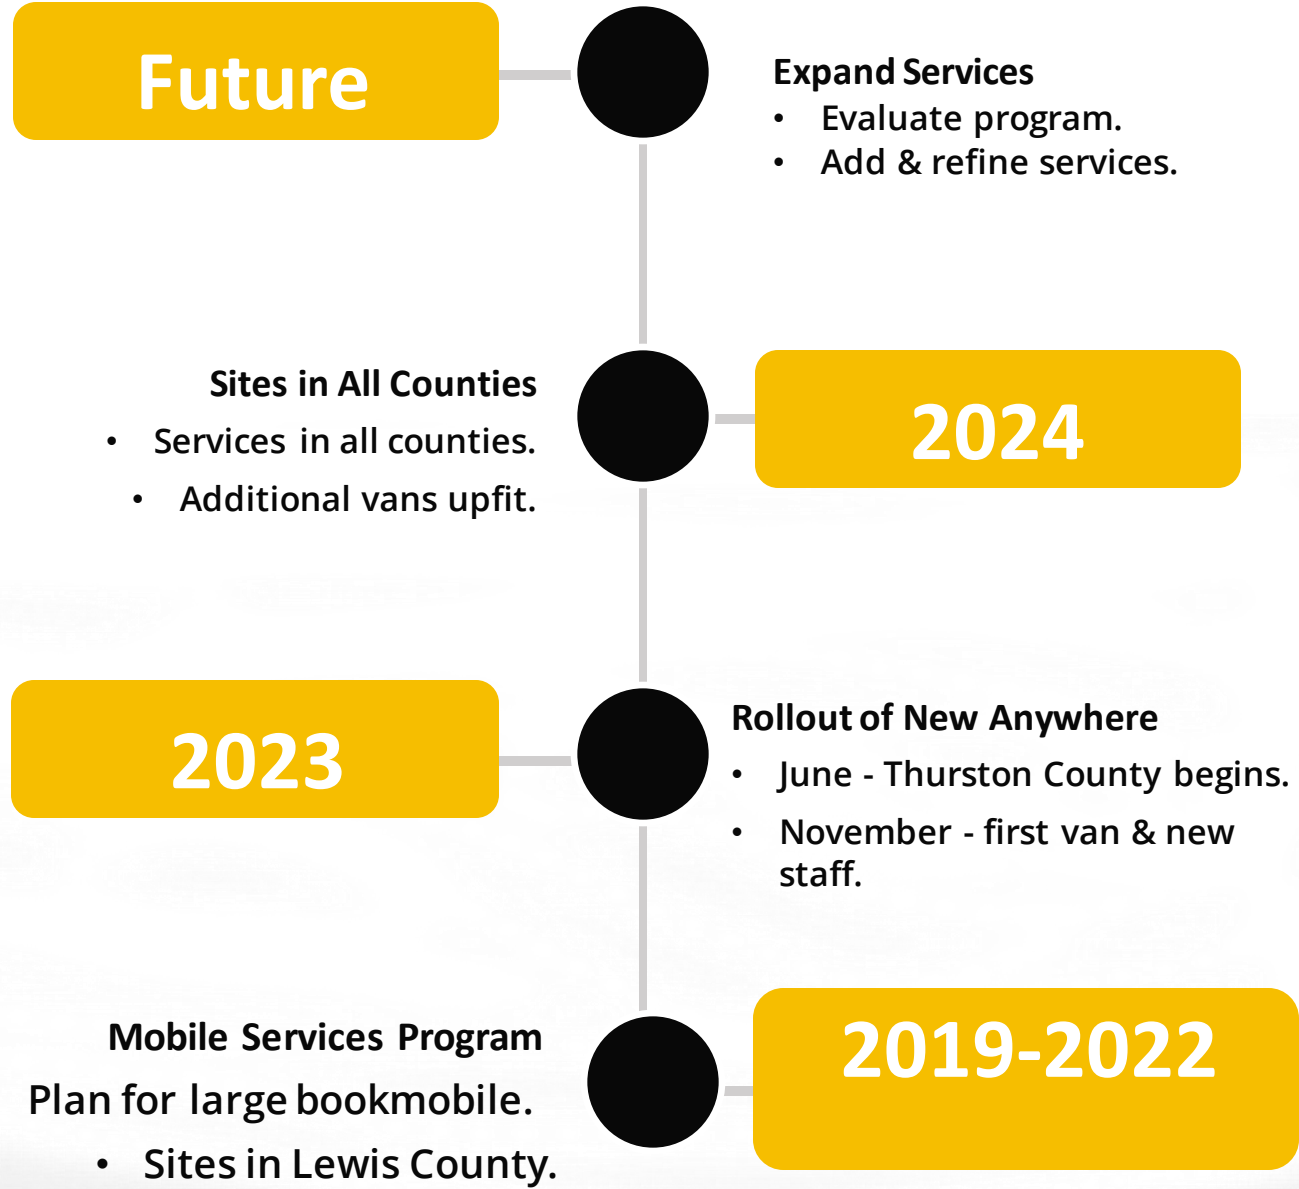

Anywhere **LIBRARY**

Bringing Timberland Regional Library resources to community locations in Grays Harbor, Lewis, Mason, Pacific and Thurston Counties.

Strategic Direction

Services Offered

Staff & Vehicles

Rollout of Services

- First Thurston stop June 2023
- 2024 begin in Grays Harbor, Lewis, Mason and Pacific Counties.
- Full schedule will be 16-32 stops or special events per month in each county.

TIMELINE

What Happens at a Visit?

Regular Visits

- Open or agency visits
- Setup inside at site location
- Items taken off van
- Scheduled monthly
- One or two sites daily
- Length of stay – 60 minutes
- Work closely site agencies
- Offer access to wi-fi & computers
- Promote library services

Summer 2023 Visits

Total Attendance / Patron interactions

Anywhere Community Stops

Appearances at Special Events

● Summer 2023 Checkouts & more

Library Items
Checked Out

Summer Library
Program Books
Distributed