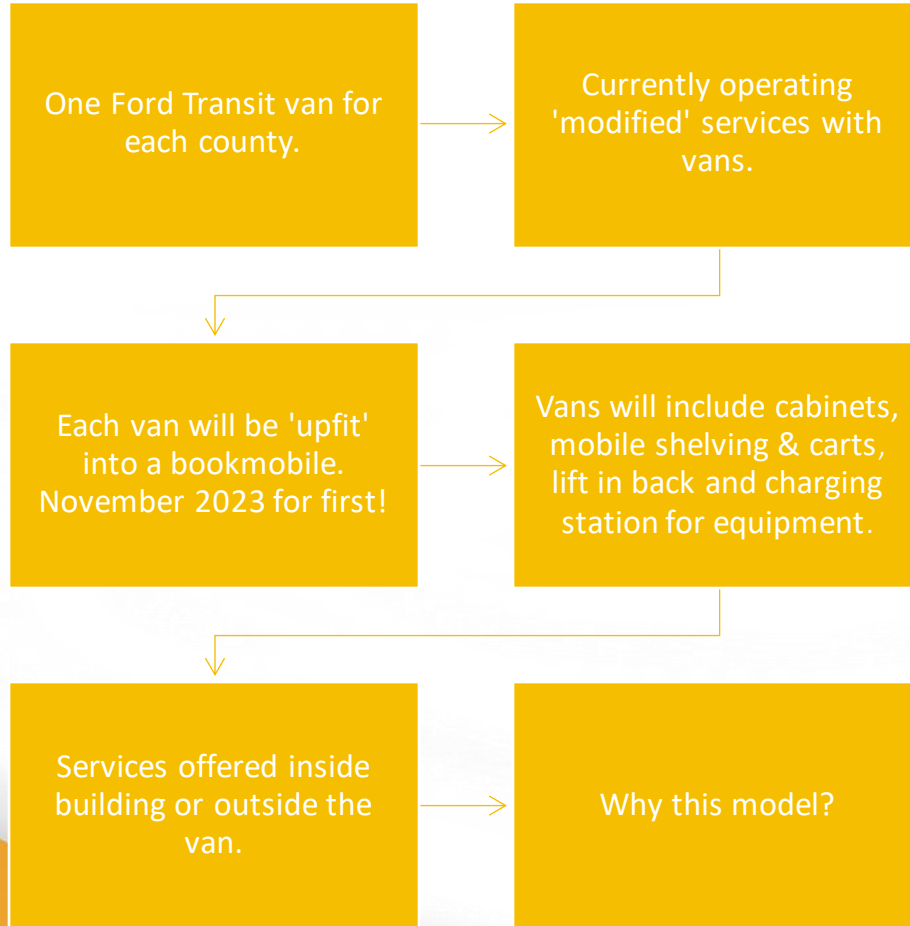

Fleet Vehicles for Service